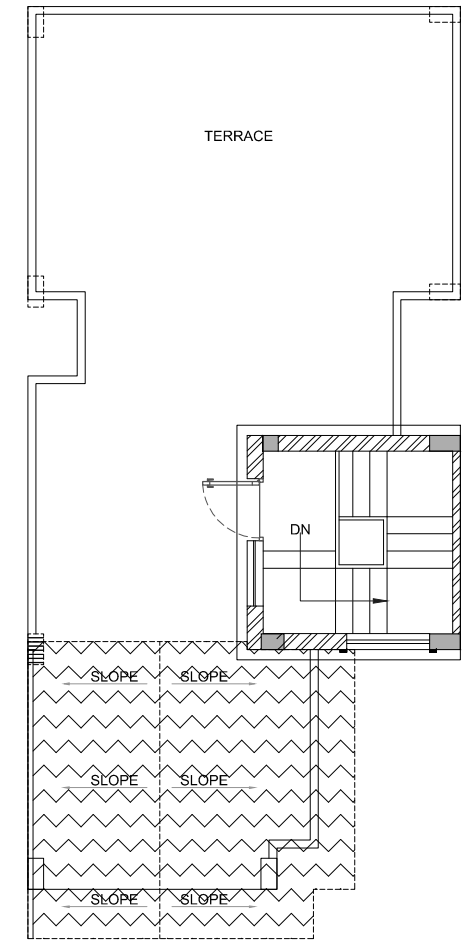

GROUND FLOOR PLAN

CARPET AREA = 1354.97 SQFT

FIRST FLOOR PLAN

TERRACE PLAN

VILLA NO - 128 TYPE - N
 PLOT SIZE= 20'-7"X55'-4"
 PLOT AREA = 126.73 SQYD.
 ELDECO AMAYA