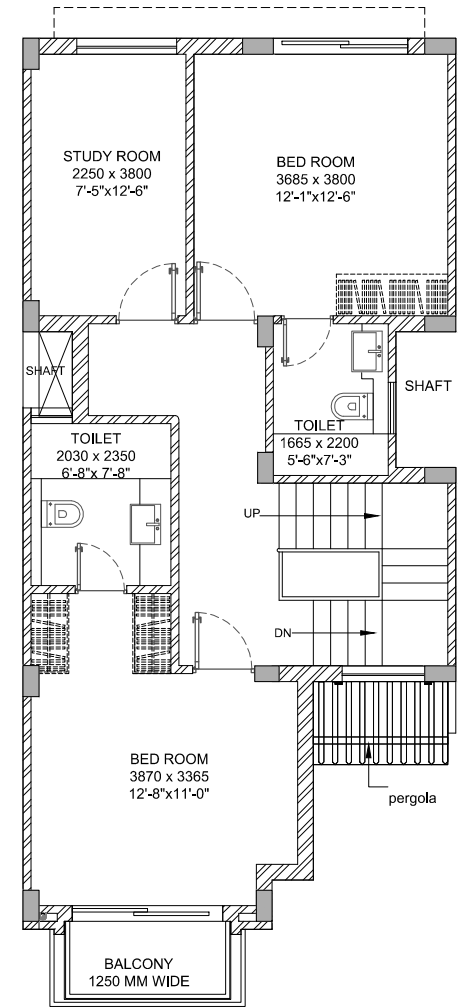

GROUND FLOOR PLAN

CARPET AREA = 1354.97 SQFT

FIRST FLOOR PLAN

TERRACE PLAN

VILLA NO - 128 TYPE - N
 PLOT SIZE= 20'-7"X55'-4"
 PLOT AREA = 126.73 SQYD.
 ELDECO AMAYA